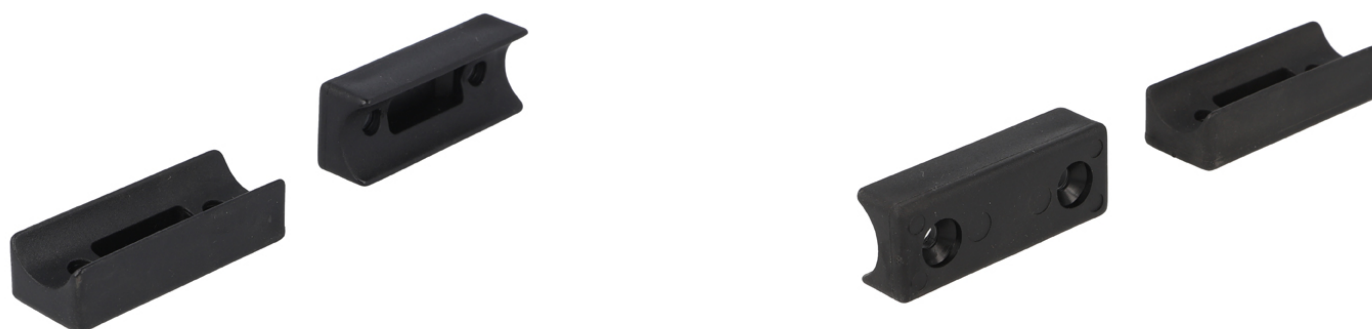

PRODUCT SHEET

Description:

Tube Slide "Screw-on" For \varnothing 18-22mm Tube, PE, Black

Item number:

10.35.010-0

Units	Box	Carton	HS Code	Barcode
Pcs.	1	1000	3926300090	
5704866010269				

Item - number	D tube	L length	B width	H height	S thickness	Ø screw	A distance
#10.35.010	Ø18-22 mm	53,5 mm	19,8 mm	13,6 mm	7 mm	2 x Ø5,2 mm	33,5 mm
#10.35.020	Ø22-25 mm	49,8 mm	23 mm	10,7 mm	7 mm	1 x Ø5,8 mm	In centre